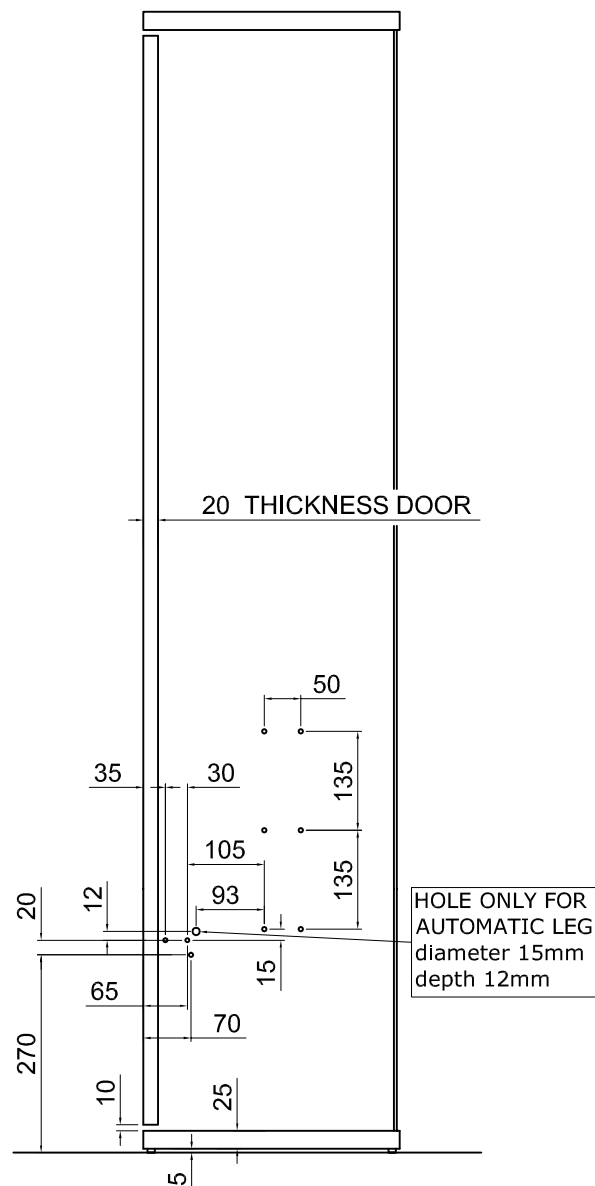

CLICK V 4 830x2020

CABINET DIMENSION:

INTERNAL WIDE 896mm

HEIGHT FROM THE FLOOR 2155mm

BASAMENT HEIGHT MAX 60mm

BASE 25mm + **ADJUSTABLE FEET** 5mm

if you change basament dimension you

you change door size (*)

DEPTH CABINET:

THICKNESS DOOR + 280mm +

THICKNESS BACK PANEL

HOLES FOR RIGHT AND LEFT SIDE

DOOR DIMENSION:

888x2111*

THREADED BUSH 6MA

HOLE ONLY FOR
AUTOMATIC LEG
diameter 15mm
depth 12mm

THREADED BUSH 6MA

FRONT PANEL + MATTRESS = WEIGHT 40 Kg

HEIGHT MATTRESS 180mm