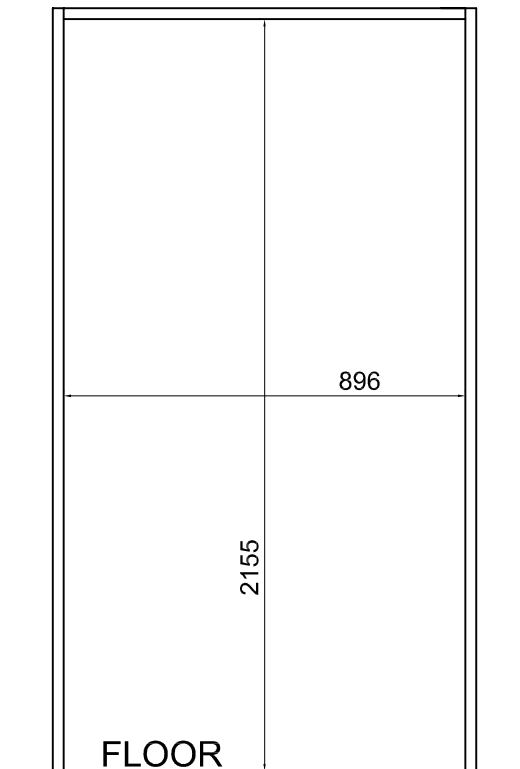

CLICK V 4 830x2020

CABINET DIMENSION:

INTERNAL WIDE 896mm

HEIGHT FROM THE FLOOR 2155mm

BASAMENT HEIGHT MAX 60mm

BASE 25mm + **ADJUSTABLE FEET** 5mm

if you change basament dimension you

you change door size (*)

DEPTH CABINET:

THICKNESS DOOR + 280mm +

THICKNESS BACK PANEL

HOLES FOR RIGHT AND LEFT SIDE

DOOR DIMENSION:

888x2111*

THREADED BUSH 6MA

HOLE ONLY FOR
AUTOMATIC LEG
diameter 15mm
depth 12mm

THREADED BUSH 6MA

FRONT PANEL + MATTRESS = WEIGHT 40 Kg

HEIGHT MATTRESS 180mm