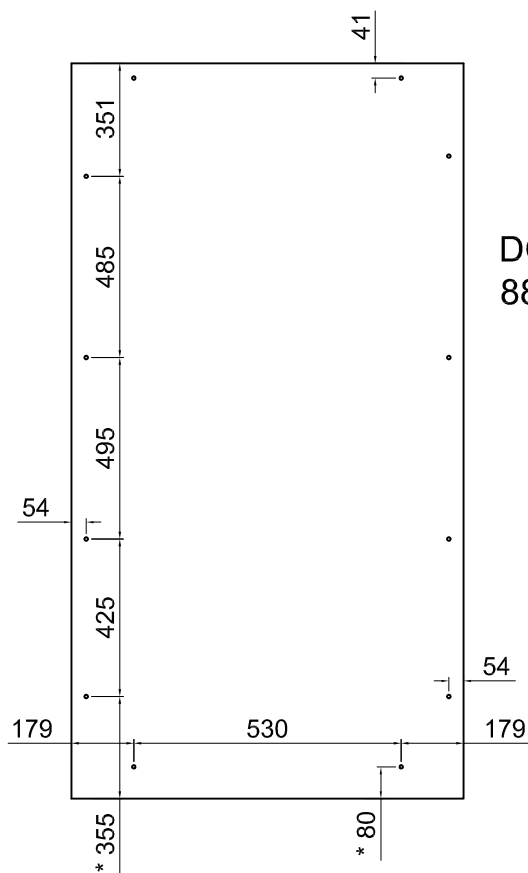

CLICK V 4 830x2020

CABINET DIMENSION:

INTERNAL WIDE 896mm

HEIGHT FROM THE FLOOR 2155mm

BASAMENT HEIGHT MAX 60mm

BASE 25mm + **ADJUSTABLE FEET** 5mm

if you change basament dimension you

you change door size (*)

DEPTH CABINET:

THICKNESS DOOR + 280mm +

THICKNESS BACK PANEL

HOLES FOR RIGHT AND LEFT SIDE

DOOR DIMENSION:

888x2111*

THREADED BUSH 6MA

HOLE ONLY FOR
AUTOMATIC LEG
diameter 15mm
depth 12mm

THREADED BUSH 6MA

FRONT PANEL + MATTRESS = WEIGHT 40 Kg

HEIGHT MATTRESS 180mm