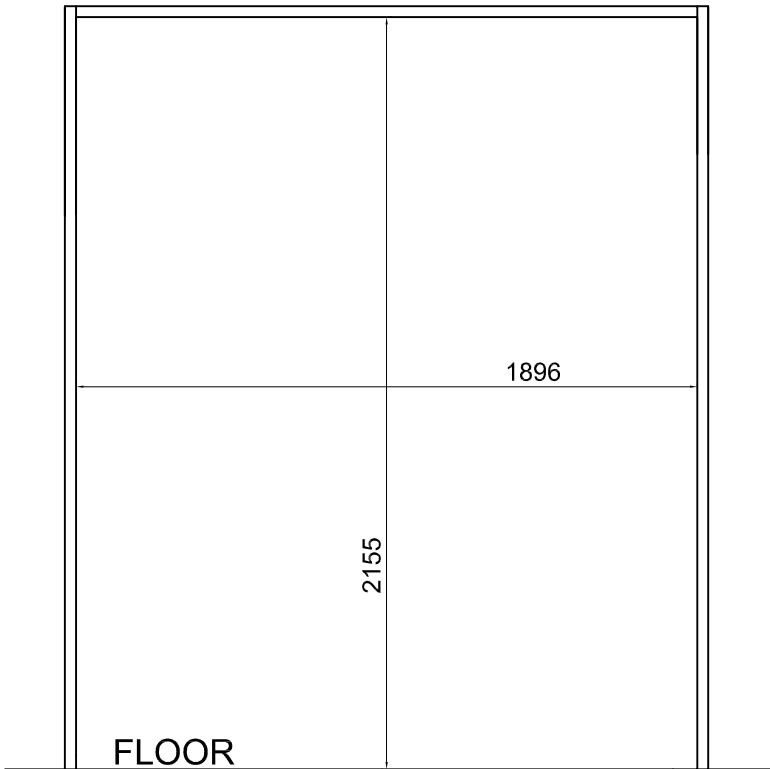

# CLICK-V 4 1830x2020

## CABINET DIMENSION:

**INTERNAL WIDE** 1896mm

**HEIGHT FROM THE FLOOR** 2155mm

**BASAMENT HEIGHT MAX** 60mm

**BASE** 25mm + **ADJUSTABLE FEET** 5mm

if you change basament dimension you  
you change door size (\*)

## DEPTH CABINET:

**THICKNESS DOOR + 280mm +**

**THICKNESS BACK PANEL**

## HOLES FOR RIGHT AND LEFT SIDE

**FRONT PANEL + MATTRESS = WEIGHT 80 Kg**

**HEIGHT MATTRESS 180mm**