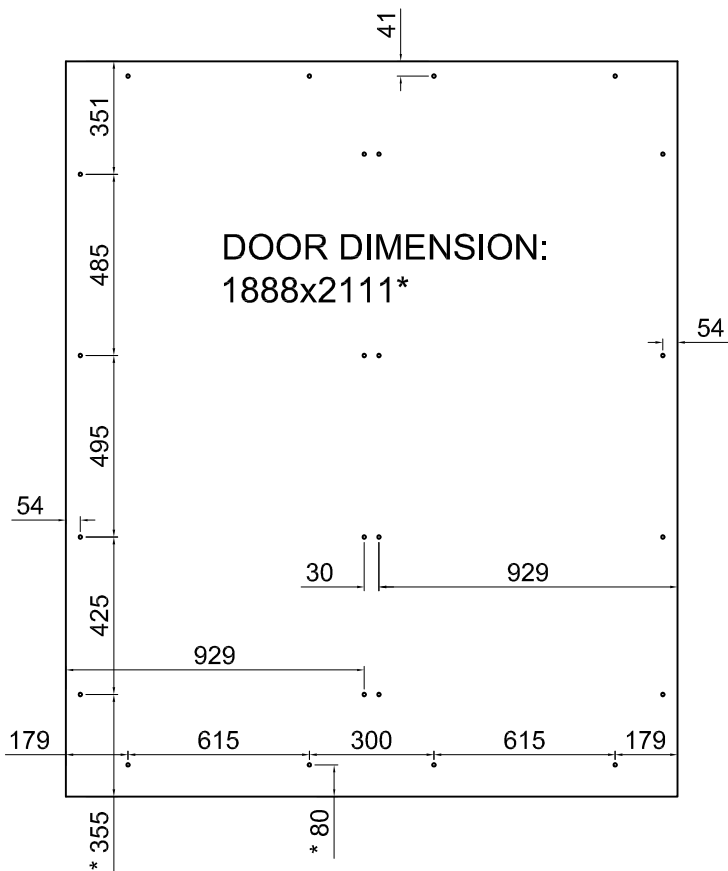

# CLICK-V 4 1830x2020

## CABINET DIMENSION:

**INTERNAL WIDE** 1896mm

**HEIGHT FROM THE FLOOR** 2155mm

**BASAMENT HEIGHT MAX** 60mm

**BASE** 25mm + **ADJUSTABLE FEET** 5mm

if you change basament dimension you  
you change door size (\*)

## DEPTH CABINET:

**THICKNESS DOOR + 280mm +**

**THICKNESS BACK PANEL**

## HOLES FOR RIGHT AND LEFT SIDE

**FRONT PANEL + MATTRESS = WEIGHT 80 Kg**

**HEIGHT MATTRESS 180mm**