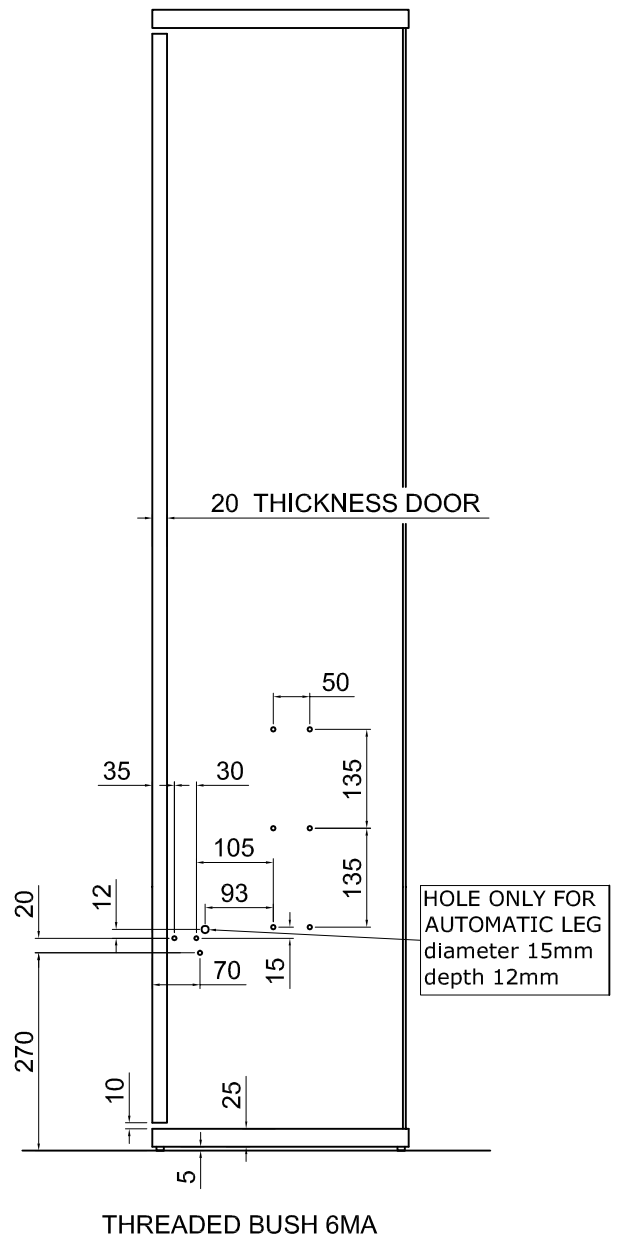

## CABINET DIMENSION:

**INTERNAL WIDE** 1896mm

**HEIGHT FROM THE FLOOR** 2155mm

**BASAMENT HEIGHT MAX** 60mm

**BASE** 25mm + **ADJUSTABLE FEET** 5mm

if you change basament dimension you  
you change door size (\*)

## DEPTH CABINET:

**THICKNESS DOOR + 280mm +**

**THICKNESS BACK PANEL**

## HOLES FOR RIGHT AND LEFT SIDE

**FRONT PANEL + MATTRESS = WEIGHT 80 Kg**

**HEIGHT MATTRESS 180mm**