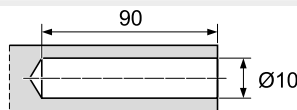

push-to-open (PTO) Typ II

drill-in ejector

● 22-34 N

272073 7035

Can also be used with PTO housing (272075 7035)