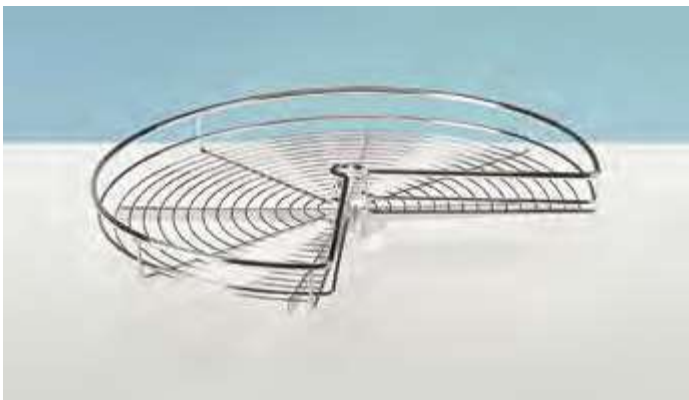

Base unit interior fittings

- ▶ Folding door corner unit carousel fitting
- ▶ Revo 90°

Arena STYLE non-slip shelf for Revo 90°

- ▶ 810 mm ø (for 900 x 900 carcass) or 710 mm ø (for 800 x 800 carcass)
- ▶ Wooden shelf, melamine resin coated, white, with non-slip special coating
- ▶ Railing chrome plated steel

Order no. / Width x depth mm		PU
800 x 800	900 x 900	
9 080 042	9 080 043	1/2 ea.

Arena CLASSIC non-slip shelf for Revo 90°

- ▶ 810 mm ø (for 900 x 900 carcass) or 710 mm ø (for 800 x 800 carcass)
- ▶ Wooden shelf, melamine resin coated, white, with non-slip special coating
- ▶ Railing chrome plated steel

Article	Order no. / Width x depth mm		PU
	800 x 800	900 x 900	
Arena CLASSIC, chrome plated railing	0 048 678	0 048 679	1/2 ea.
Arena CLASSIC, silver powder coated railing	9 082 232	9 082 233	1/2 ea.

Three-quarter circle revolving shelf for Revo 90°

- ▶ 800 mm ø (for 900 x 900 carcass) or 700 mm ø (for 800 x 800 carcass)
- ▶ Steel

Finish	Order no. / Width x depth mm		PU
	800 x 800	900 x 900	
Chrome plated	0 048 675	0 048 677	1/2 ea.
Powder coated, silver	9 082 230	9 082 231	1/2 ea.